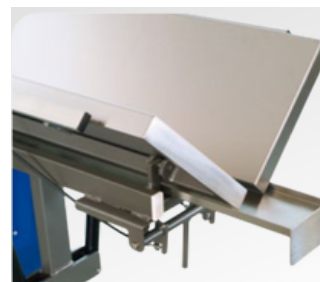

## Veterinary Treatment & Surgical Table

This rock solid V-TOP treatment/surgical table is manufactured with premium materials and engineering requirements. The versatile platform is anchored by an adjustable powder-coated heavy-duty steel frame for maximum stability. Hydraulic and power configurations are available.

## FEATURES

- Made of high-end steel and aluminum
- Premium material frame & design for maximum stability
- Resilient powder-coated surface with 5 color options
- Height Adjustment: 28.2" to 40.3"
- Removeable high-end stainless V-TOP style table top
- V-TOP Dimensions: 58"x 23.6"
- V-TOP Split Angle: Up to 45°
- V-TOP Longitudinal Tilt: Up to 90°
- Includes drain gutter and drip tray (extendable)
- Includes 2 side rails
- **Optional:** Electric or Hydraulic Height Adjustment
- Lift Capacity: 265lbs
- Power Supply: 120V / 60Hz