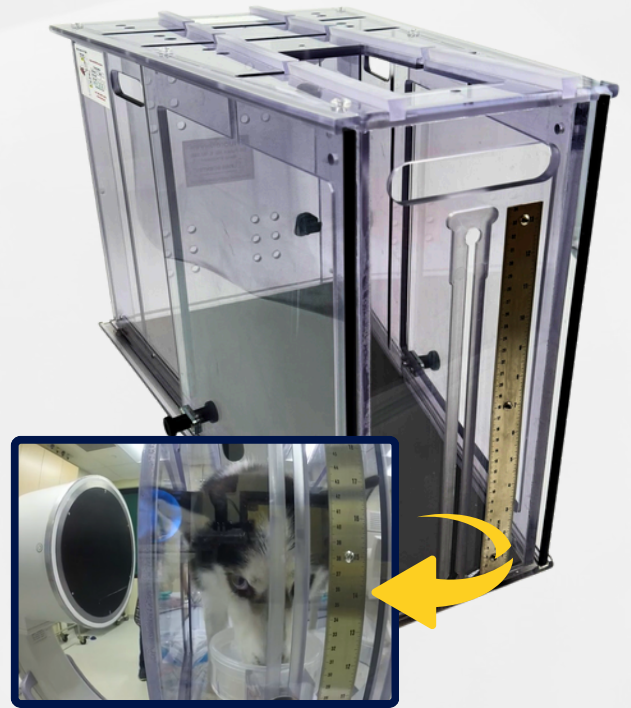

- ✔ Permits assessment of natural feeding behavior.
- ✔ Provides safe, low stress space sized matched for animal comfort.
- ✔ Reduces mess and minimizes movement artifact to permit quality videofluoroscopic & spot film imaging.
- ✔ Decreases the number of essential personnel by eliminating the need for physical restraint.
- ✔ Restraint-free testing prevents radiation exposure to personnel while minimizing aspiration risk associated with syringe and force feeding methods.

**SAFE, EFFICIENT, & EFFECTIVE
DIGESTIVE STUDIES**

INDUSTRIAL STRENGTH

RADIOTRANSLUCENT

Natural Self Feeding & Free-Standing

- ✓ Transparent behavior-based design.
- ✓ Trapezoidal shape with wide entry door that naturally guides the animal inside.
- ✓ Food bowl partition controls access to food / liquid items during testing.
- ✓ Bowl rings are adjustable to accommodate animals of different sizes and feeding position.

PERSONALIZED FIT

- ✓ Three standard designs to accommodate various sized companion animals.
- ✓ Removable partitions easily adjust the interior length of the kennel for added fit.

3 Partition Slots

Front & Side Entry
with Sliding Access Door