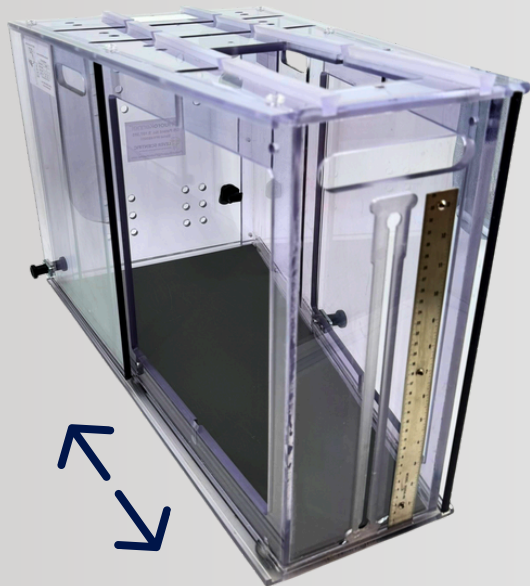

- ✔ Permits assessment of natural feeding behavior.
- ✔ Provides safe, low stress space sized matched for animal comfort.
- ✔ Reduces mess and minimizes movement artifact to permit quality videofluoroscopic & spot film imaging.
- ✔ Decreases the number of essential personnel by eliminating the need for physical restraint.
- ✔ Restraint-free testing prevents radiation exposure to personnel while minimizing aspiration risk associated with syringe and force feeding methods.

**SAFE, EFFICIENT, & EFFECTIVE
DIGESTIVE STUDIES**

INDUSTRIAL STRENGTH

RADIOTRANSLUCENT

Natural Self Feeding & Free-Standing

- ✓ Transparent behavior-based design.
- ✓ Trapezoidal shape with wide entry door that naturally guides the animal inside.
- ✓ Food bowl partition controls access to food / liquid items during testing.
- ✓ Bowl rings are adjustable to accommodate animals of different sizes and feeding position.

PERSONALIZED FIT

- ✓ Three standard designs to accommodate various sized companion animals.
- ✓ Removable partitions easily adjust the interior length of the kennel for added fit.

3 Partition Slots

Front & Side Entry
with Sliding Access Door

FluoroKennel

Digestive Imaging Technology

3 FluoroKennel™ sizes accommodating 9 animal body length dimensions

Dimensions	SMALL			MEDIUM			LARGE		
<i>Wither Height</i>	12"	12"	12"	20"	20"	20"	28"	28"	28"
<i>Body Length</i>	12"	16"	22"	20"	26"	32"	30"	36"	44"