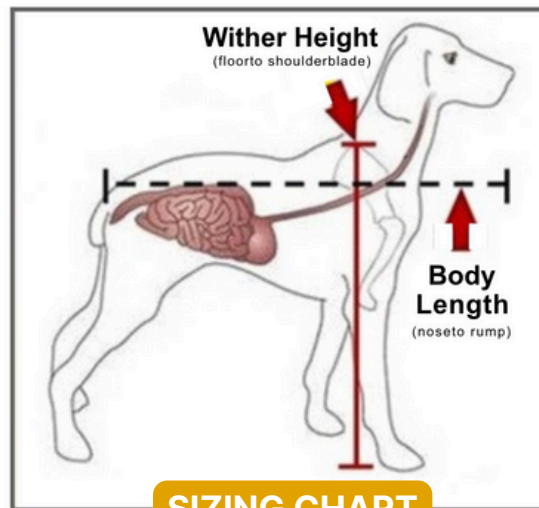

**SAFE, EFFICIENT, & EFFECTIVE
DIGESTIVE STUDIES**

INDUSTRIAL STRENGTH

RADIOTRANSLUCENT

Natural Self Feeding & Free-Standing

- ✓ Transparent behavior-based design.
- ✓ Trapezoidal shape with wide entry door that naturally guides the animal inside.
- ✓ Food bowl partition controls access to food / liquid items during testing.
- ✓ Bowl rings are adjustable to accommodate animals of different sizes and feeding position.

PERSONALIZED FIT

- ✓ Three standard designs to accommodate various sized companion animals.
- ✓ Removable partitions easily adjust the interior length of the kennel for added fit.

3 Partition Slots

Front & Side Entry
with Sliding Access Door

FluoroKennel

Digestive Imaging Technology

3 FluoroKennel™ sizes accommodating 9 animal body length dimensions

Dimensions	SMALL			MEDIUM			LARGE		
<i>Wither Height</i>	12"	12"	12"	20"	20"	20"	28"	28"	28"
<i>Body Length</i>	12"	16"	22"	20"	26"	32"	30"	36"	44"

All dimensions are in inches. Insert appropriate FluoroKennel™ partition to reduce internal length.

Unit Dimensions

	Length (inches)	Width (inches)		Height (inches)	Weight (pounds)	
		Front	Back		Kennel	with partitions
Small	24	6	12-13	16	31	40
Med	36	7	18-19	24	61	77
Large	48	8	23-25	32	100	126