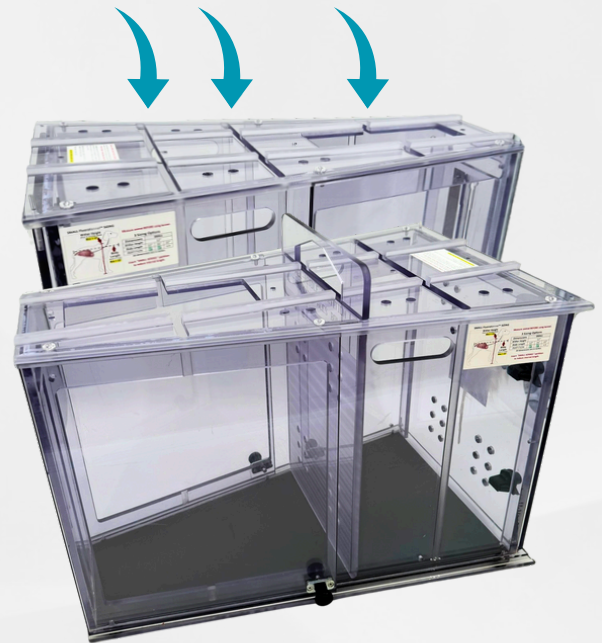

**SAFE, EFFICIENT, & EFFECTIVE
DIGESTIVE STUDIES**

INDUSTRIAL STRENGTH

RADIOTRANSLUCENT

Natural Self Feeding & Free-Standing

- ✓ Transparent behavior-based design.
- ✓ Trapezoidal shape with wide entry door that naturally guides the animal inside.
- ✓ Food bowl partition controls access to food / liquid items during testing.
- ✓ Bowl rings are adjustable to accommodate animals of different sizes and feeding position.

PERSONALIZED FIT

- ✓ Three standard designs to accommodate various sized companion animals.
- ✓ Removable partitions easily adjust the interior length of the kennel for added fit.

3 Partition Slots

Front & Side Entry
with Sliding Access Door

FluoroKennel

Digestive Imaging Technology

3 FluoroKennel™ sizes accommodating 9 animal body length dimensions

Dimensions	SMALL			MEDIUM			LARGE		
<i>Wither Height</i>	12"	12"	12"	20"	20"	20"	28"	28"	28"
<i>Body Length</i>	12"	16"	22"	20"	26"	32"	30"	36"	44"

All dimensions are in inches. Insert appropriate FluoroKennel™ partition to reduce internal length.

Unit Dimensions

	Length (inches)	Width (inches)		Height (inches)	Weight (pounds)	
		Front	Back		Kennel	with partitions
Small	24	6	12-13	16	31	40
Med	36	7	18-19	24	61	77
Large	48	8	23-25	32	100	126