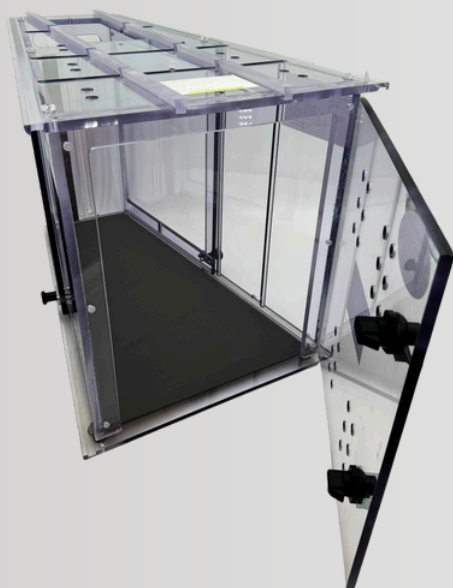

**SAFE, EFFICIENT, & EFFECTIVE
DIGESTIVE STUDIES**

INDUSTRIAL STRENGTH

RADIOTRANSLUCENT

Natural Self Feeding & Free-Standing

- ✓ Transparent behavior-based design.
- ✓ Trapezoidal shape with wide entry door that naturally guides the animal inside.
- ✓ Food bowl partition controls access to food / liquid items during testing.
- ✓ Bowl rings are adjustable to accommodate animals of different sizes and feeding position.

PERSONALIZED FIT

- ✓ Three standard designs to accommodate various sized companion animals.
- ✓ Removable partitions easily adjust the interior length of the kennel for added fit.

3 Partition Slots

Front & Side Entry
with Sliding Access Door

FluoroKennel

Digestive Imaging Technology

3 FluoroKennel™ sizes accommodating 9 animal body length dimensions

Dimensions	SMALL			MEDIUM			LARGE		
<i>Wither Height</i>	12"	12"	12"	20"	20"	20"	28"	28"	28"
<i>Body Length</i>	12"	16"	22"	20"	26"	32"	30"	36"	44"

All dimensions are in inches. Insert appropriate FluoroKennel™ partition to reduce internal length.

Unit Dimensions

	Length (inches)	Width (inches)		Height (inches)	Weight (pounds)	
		Front	Back		Kennel	with partitions
Small	24	6	12-13	16	31	40
Med	36	7	18-19	24	61	77
Large	48	8	23-25	32	100	126