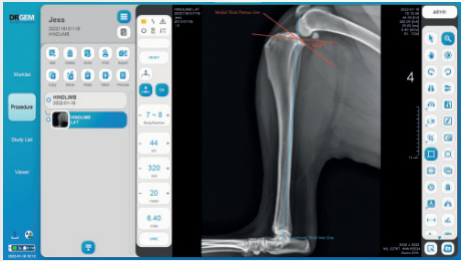

- Angle adjustment of control console available for easy viewing
- Simple knob type controller for exposure parameter control(kV, mA, Time, mAs)
- Graphical User APR (Anatomically programmed radiography) optimizes workflow
- Touch friendly GUI design

Convenient Maintenance

- Easy to use generator is low maintenance and built to last.
- Robust self-calibration & easy self-diagnosis for X-ray generator and tube

Support Specialized Measurement

- VHS (Vertebral Heart Scale) to find potential heart issues
- TPLO(Tibial Plateau Angle) to find joint issues