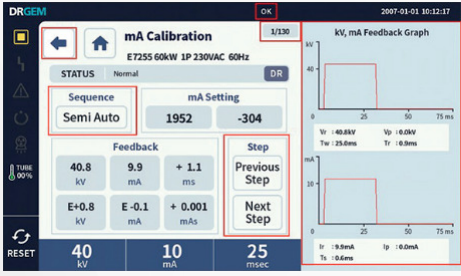

- Angle adjustment of control console available for easy viewing
- Simple knob type controller for exposure parameter control(kV, mA, Time, mAs)
- Graphical User APR (Anatomically programmed radiography) optimizes workflow
- Touch friendly GUI design

Convenient Maintenance

- Easy to use generator is low maintenance and built to last.
- Robust self-calibration & easy self-diagnosis for X-ray generator and tube

Support Specialized Measurement

- VHS (Vertebral Heart Scale) to find potential heart issues
- TPLO(Tibial Plateau Angle) to find joint issues

Specifications

Generator Model	VXR-E20/EC20	VXR-E25/EC25	VXR-E32/EC32	VXR-E40/EC40
Output Rating	20kW	25kW	32kW	40kW
Line Power Rating	200V-240V, 1Φ, ±10% (50/60Hz) / 100-120V, 200V-240V, 1Φ, ±10% (50/60Hz)			
Reproducibility	Coefficient of Variation: kV < 0.005, Time < 0.005, mAs < 0.01, mR < 0.01			
Accuracy	kV < ±(1%+1kV), mA < ±(3%+1mA), Time < ±(1%+0.5ms), mAs < ±(3%+0.1mAs)			
Linearity	Coefficient of Linearity < 0.01 : CL = (X1-X2)/(X1+X2), where X is mR/mAs			
Detector Model	MANO4336W	MANO4343W	MANO4343T	
Fixed/Wireless	Wireless	Wireless	Fixed	
Size	16.9" x 14.2"	16.9" x 16.9"	16.9" x 16.9"	
Scintillator	CsI			