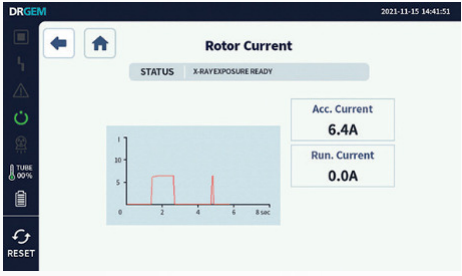

- Angle adjustment of control console available for easy viewing
- Simple knob type controller for exposure parameter control(kV, mA, Time, mAs)
- Graphical User APR (Anatomically programmed radiography) optimizes workflow
- Touch friendly GUI design

Convenient Maintenance

- Easy to use generator is low maintenance and built to last.
- Robust self-calibration & easy self-diagnosis for X-ray generator and tube

Support Specialized Measurement

- VHS (Vertebral Heart Scale) to find potential heart issues
- TPLO(Tibial Plateau Angle) to find joint issues

Specifications

Generator Model	VXR-E20/EC20	VXR-E25/EC25	VXR-E32/EC32	VXR-E40/EC40
Output Rating	20kW	25kW	32kW	40kW
Line Power Rating	200V-240V, 1Φ, ±10% (50/60Hz) / 100-120V, 200V-240V, 1Φ, ±10% (50/60Hz)			
Reproducibility	Coefficient of Variation: kV < 0.005, Time < 0.005, mAs < 0.01, mR < 0.01			
Accuracy	kV < ±(1%+1kV), mA < ±(3%+1mA), Time < ±(1%+0.5ms), mAs < ±(3%+0.1mAs)			
Linearity	Coefficient of Linearity < 0.01 : CL = (X1-X2)/(X1+X2), where X is mR/mAs			
Detector Model	MANO4336W	MANO4343W	MANO4343T	
Fixed/Wireless	Wireless	Wireless	Fixed	
Size	16.9" x 14.2"	16.9" x 16.9"	16.9" x 16.9"	
Scintillator	CsI			