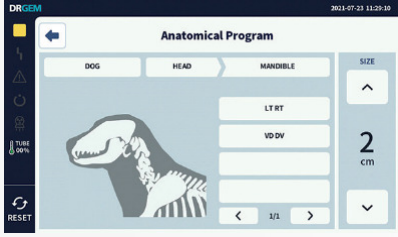

Powerful Digital Radiography System

- Fully integrated DR system
- Seamless workflow
- DICOM 3.0 Compatible
- VHS, Animal Positioning Guide

infiniumvet.com (866) 846-7517

Intuitive Touch Screen Control Console

- Angle adjustment of control console available for easy viewing
- Simple knob type controller for exposure parameter control(kV, mA, Time, mAs)
- Graphical User APR (Anatomically programmed radiography) optimizes workflow
- Touch friendly GUI design

Convenient Maintenance

- Easy to use generator is low maintenance and built to last.
- Robust self-calibration & easy self-diagnosis for X-ray generator and tube

Support Specialized Measurement

- VHS (Vertebral Heart Scale) to find potential heart issues
- TPLO(Tibial Plateau Angle) to find joint issues