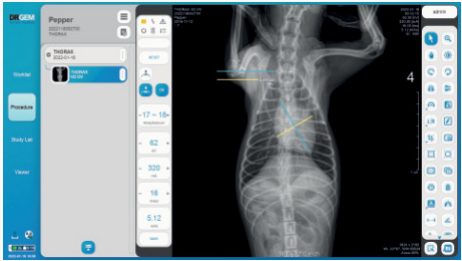

- Angle adjustment of control console available for easy viewing
- Simple knob type controller for exposure parameter control(kV, mA, Time, mAs)
- Graphical User APR (Anatomically programmed radiography) optimizes workflow
- Touch friendly GUI design

Convenient Maintenance

- Easy to use generator is low maintenance and built to last.
- Robust self-calibration & easy self-diagnosis for X-ray generator and tube

Support Specialized Measurement

- VHS (Vertebral Heart Scale) to find potential heart issues
- TPLO(Tibial Plateau Angle) to find joint issues

Animal Positioning Guide

- Provides an animal positioning guide in graphical and textual format
- Useful as both learning supplement and reference book

Low Dosage & High Image Quality

Optimal image quality at a low exposure, to protect the staff and animal patients