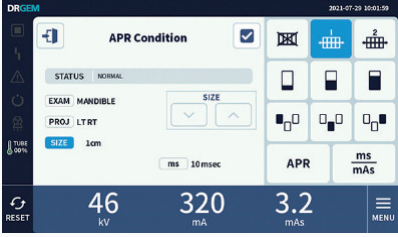

- Angle adjustment of control console available for easy viewing
- Simple knob type controller for exposure parameter control(kV, mA, Time, mAs)
- Graphical User APR (Anatomically programmed radiography) optimizes workflow
- Touch friendly GUI design

Specifications

Generator Model	VXR-E20/EC20	VXR-E25/EC25	VXR-E32/EC32	VXR-E40/EC40
Output Rating	20kW	25kW	32kW	40kW
Line Power Rating	200V-240V, 1Φ, ±10% (50/60Hz) / 100-120V, 200V-240V, 1Φ, ±10% (50/60Hz)			
Reproducibility	Coefficient of Variation: kV < 0.005, Time < 0.005, mAs < 0.01, mR < 0.01			
Accuracy	kV < ±(1%+1kV), mA < ±(3%+1mA), Time < ±(1%+0.5ms), mAs < ±(3%+0.1mAs)			
Linearity	Coefficient of Linearity < 0.01 : CL = (X1-X2)/(X1+X2), where X is mR/mAs			
Detector Model	MANO4336W	MANO4343W	MANO4343T	
Fixed/Wireless	Wireless	Wireless	Fixed	
Size	16.9" x 14.2"	16.9" x 16.9"	16.9" x 16.9"	
Scintillator	CsI			