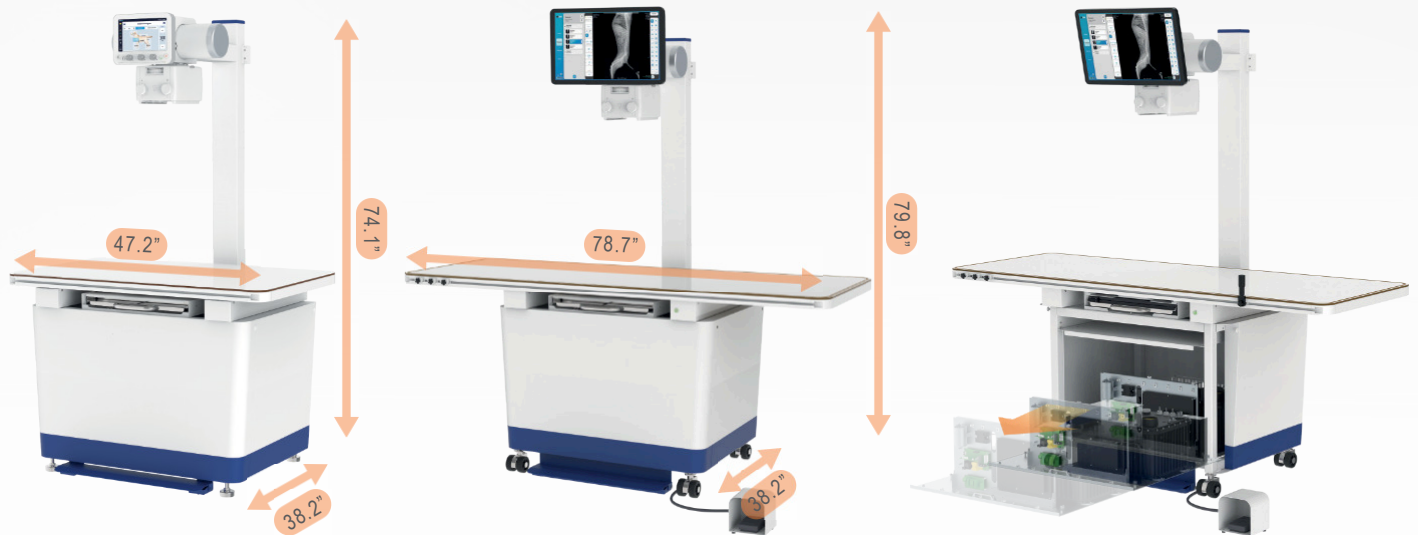

VXR-E is compact and powerful veterinary X-ray system, combining space-efficient hardware with powerful imaging software. This innovative touch screen generator and power table veterinary X-ray system is ideal for practitioners focused on value, practical features and reliability.

Value added optional features include:
Convenient foot switch, compression belt, tabletop urine trap, and rolling casters.

Compact & Fit into any space

With generator inside the table, it can flexibly fit into clinics with minimum space

- Angle adjustment of control console available for easy viewing
- Simple knob type controller for exposure parameter control(kV, mA, Time, mAs)
- Graphical User APR (Anatomically programmed radiography) optimizes workflow
- Touch friendly GUI design

Convenient Maintenance

- Easy to use generator is low maintenance and built to last.
- Robust self-calibration & easy self-diagnosis for X-ray generator and tube

Support Specialized Measurement

- VHS (Vertebral Heart Scale) to find potential heart issues
- TPLO(Tibial Plateau Angle) to find joint issues