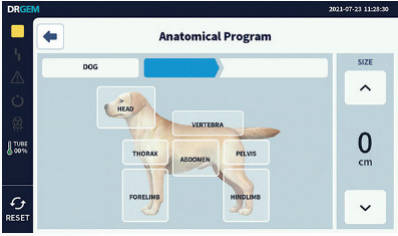

Powerful Digital Radiography System

- Fully integrated DR system
- Seamless workflow
- DICOM 3.0 Compatible
- VHS, Animal Positioning Guide

infiniumvet.com (866) 846-7517

Intuitive Touch Screen Control Console

- Angle adjustment of control console available for easy viewing
- Simple knob type controller for exposure parameter control(kV, mA, Time, mAs)
- Graphical User APR (Anatomically programmed radiography) optimizes workflow
- Touch friendly GUI design

Convenient Maintenance

- Easy to use generator is low maintenance and built to last.
- Robust self-calibration & easy self-diagnosis for X-ray generator and tube

Support Specialized Measurement

- VHS (Vertebral Heart Scale) to find potential heart issues
- TPLO(Tibial Plateau Angle) to find joint issues