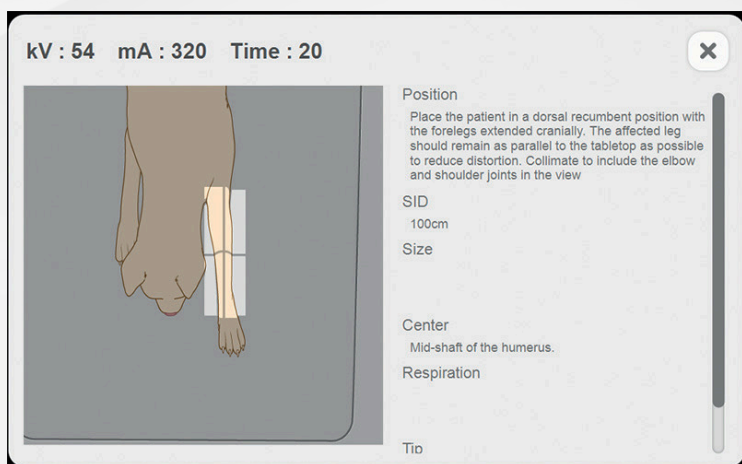

- Angle adjustment of control console available for easy viewing
- Simple knob type controller for exposure parameter control(kV, mA, Time, mAs)
- Graphical User APR (Anatomically programmed radiography) optimizes workflow
- Touch friendly GUI design

Convenient Maintenance

- Easy to use generator is low maintenance and built to last.
- Robust self-calibration & easy self-diagnosis for X-ray generator and tube

Support Specialized Measurement

- VHS (Vertebral Heart Scale) to find potential heart issues
- TPLO(Tibial Plateau Angle) to find joint issues

Animal Positioning Guide

- Provides an animal positioning guide in graphical and textual format
- Useful as both learning supplement and reference book

Low Dosage & High Image Quality

Optimal image quality at a low exposure, to protect the staff and animal patients