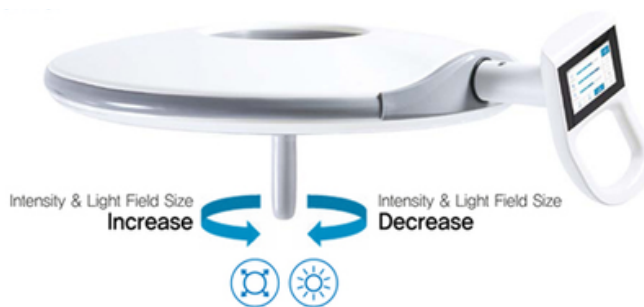

Intensity & Field Adjustment

INFINIUM VET

Infinium Veterinary
12151 62nd St North #5
Largo, FL 33773 • USA

1(866) 846-7517
 infiniumvet.com
 sales@infiniumvet.com